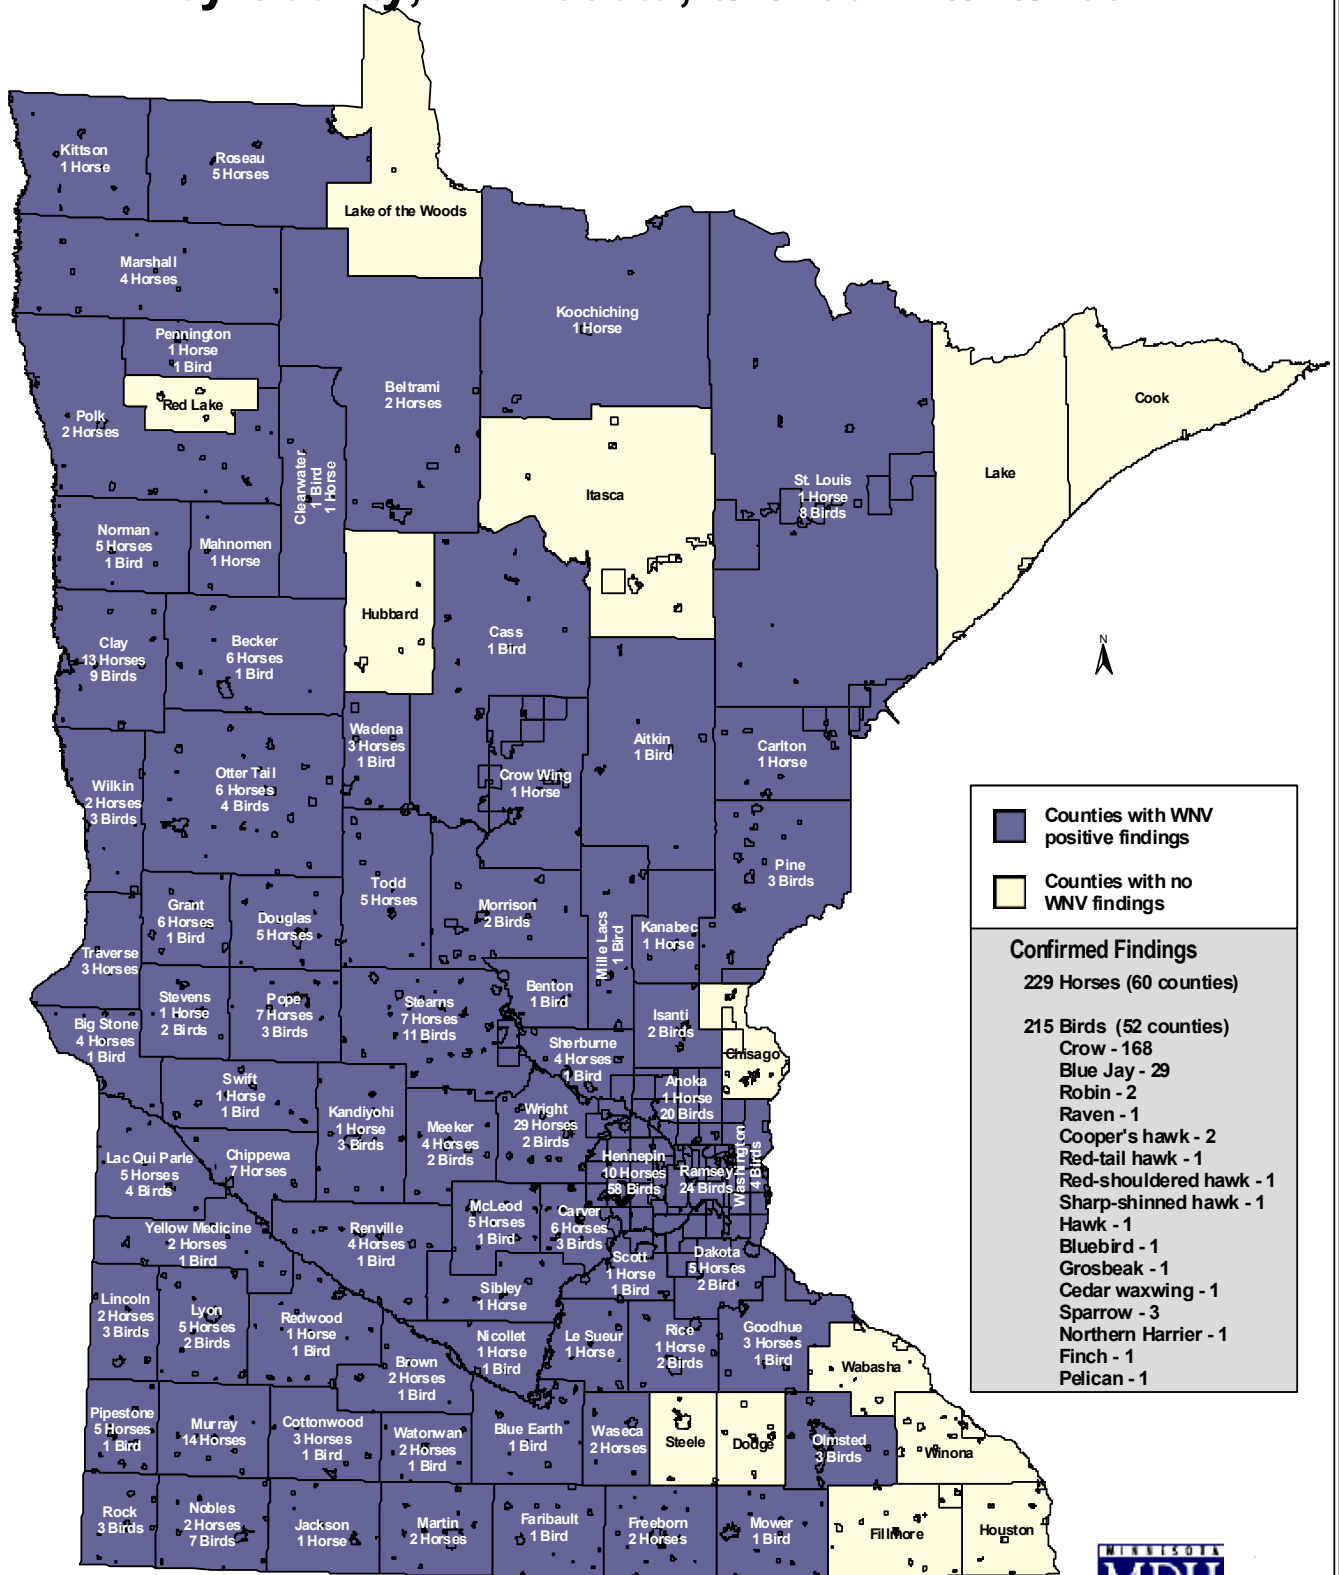

West Nile Virus Positive Birds and Horses by County, Minnesota, 6/1/2002 - 8/29/2002

Counties with WNV positive findings
 Counties with no WNV findings

Confirmed Findings

229 Horses (60 counties)

215 Birds (52 counties)

- Crow - 168
- Blue Jay - 29
- Robin - 2
- Raven - 1
- Cooper's hawk - 2
- Red-tail hawk - 1
- Red-shouldered hawk - 1
- Sharp-shinned hawk - 1
- Hawk - 1
- Bluebird - 1
- Grosbeak - 1
- Cedar waxwing - 1
- Sparrow - 3
- Northern Harrier - 1
- Finch - 1
- Pelican - 1