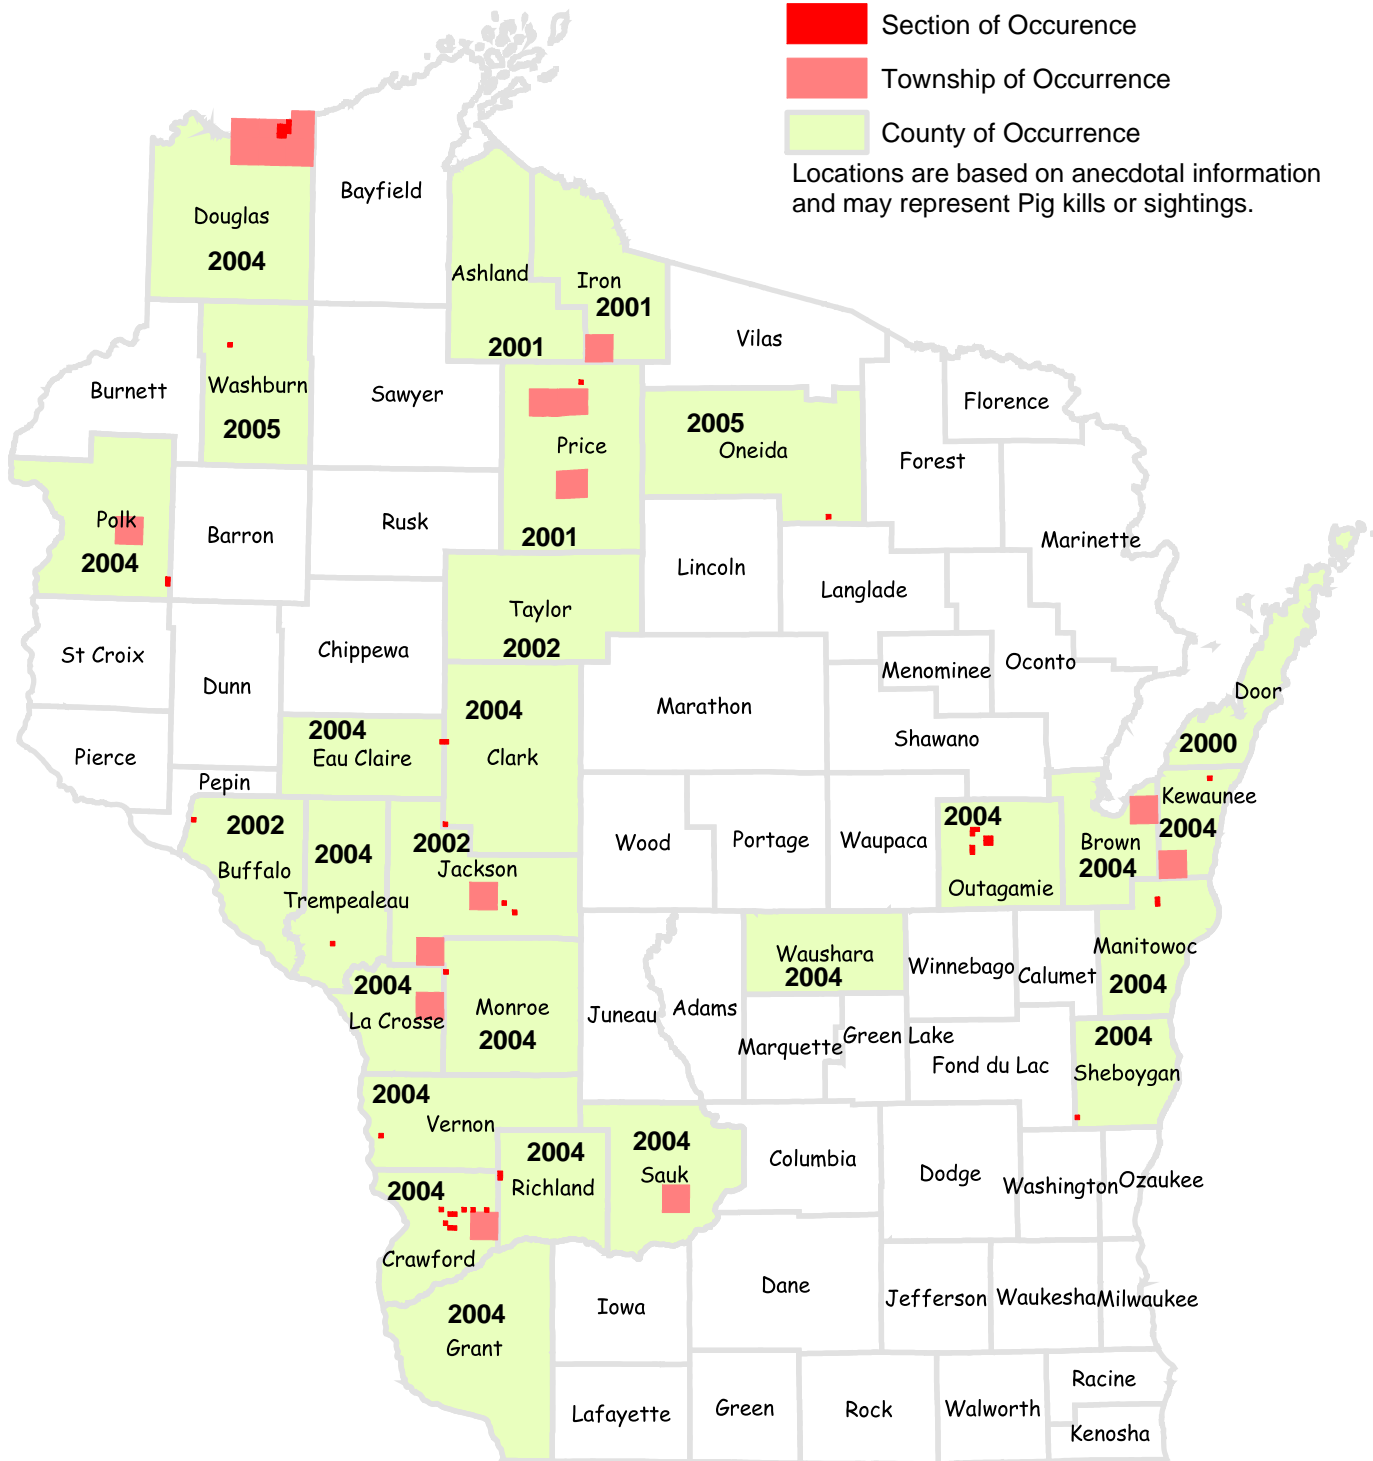

Location of Feral Pigs in Wisconsin

- Section of Occurrence
- Township of Occurrence
- County of Occurrence

Locations are based on anecdotal information and may represent Pig kills or sightings.

Scale 1:2,650,000